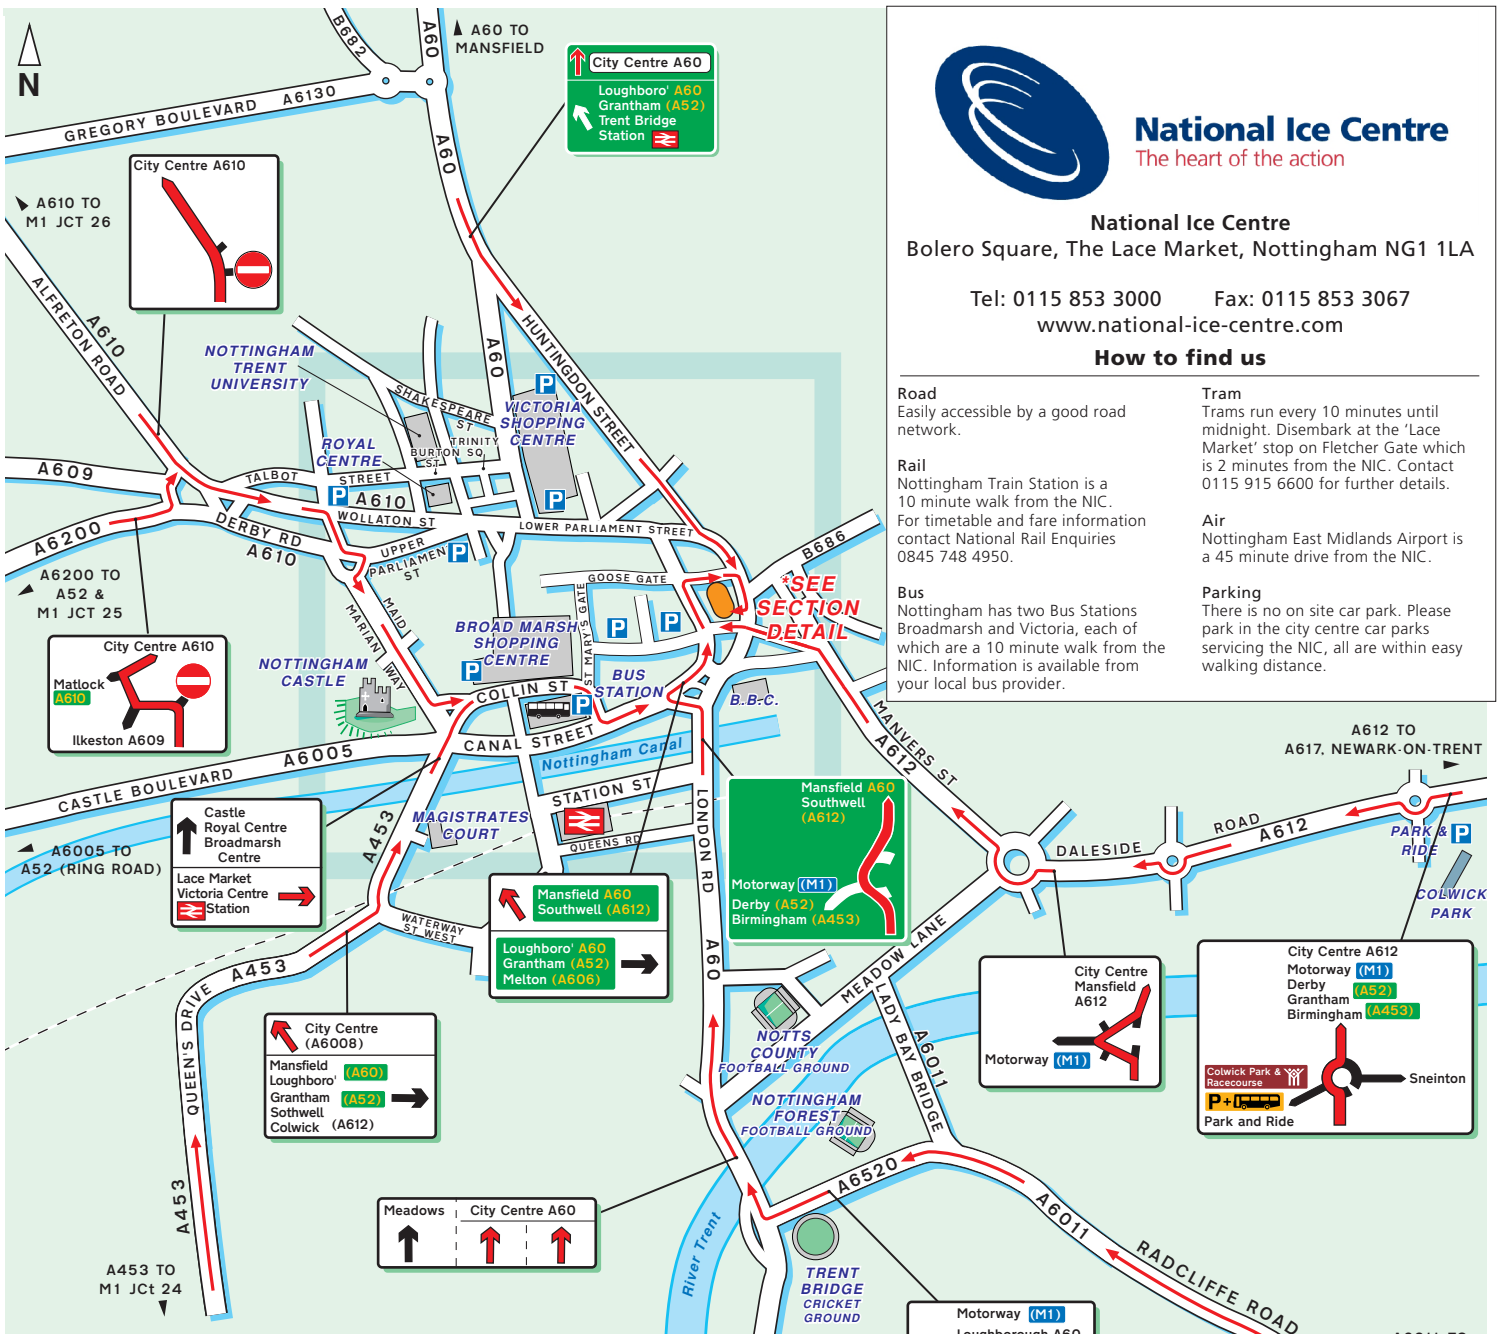

National Ice Centre
The heart of the action

National Ice Centre
Bolero Square, The Lace Market, Nottingham NG1 1LA

Tel: 0115 853 3000 Fax: 0115 853 3067
www.national-ice-centre.com

How to find us

Road
Easily accessible by a good road network.

Tram
Trams run every 10 minutes until midnight. Disembark at the 'Lace Market' stop on Fletcher Gate which is 2 minutes from the NIC. Contact 0115 915 6600 for further details.

Rail
Nottingham Train Station is a 10 minute walk from the NIC. For timetable and fare information contact National Rail Enquiries 0845 748 4950.

Air
Nottingham East Midlands Airport is a 45 minute drive from the NIC.

Bus
Nottingham has two Bus Stations Broadmarsh and Victoria, each of which are a 10 minute walk from the NIC. Information is available from your local bus provider.

Parking
There is no on site car park. Please park in the city centre car parks servicing the NIC, all are within easy walking distance.

© Give Way 2004 © Crown Copyright. PU 100040256. Mapping sourced from Ordnance Survey